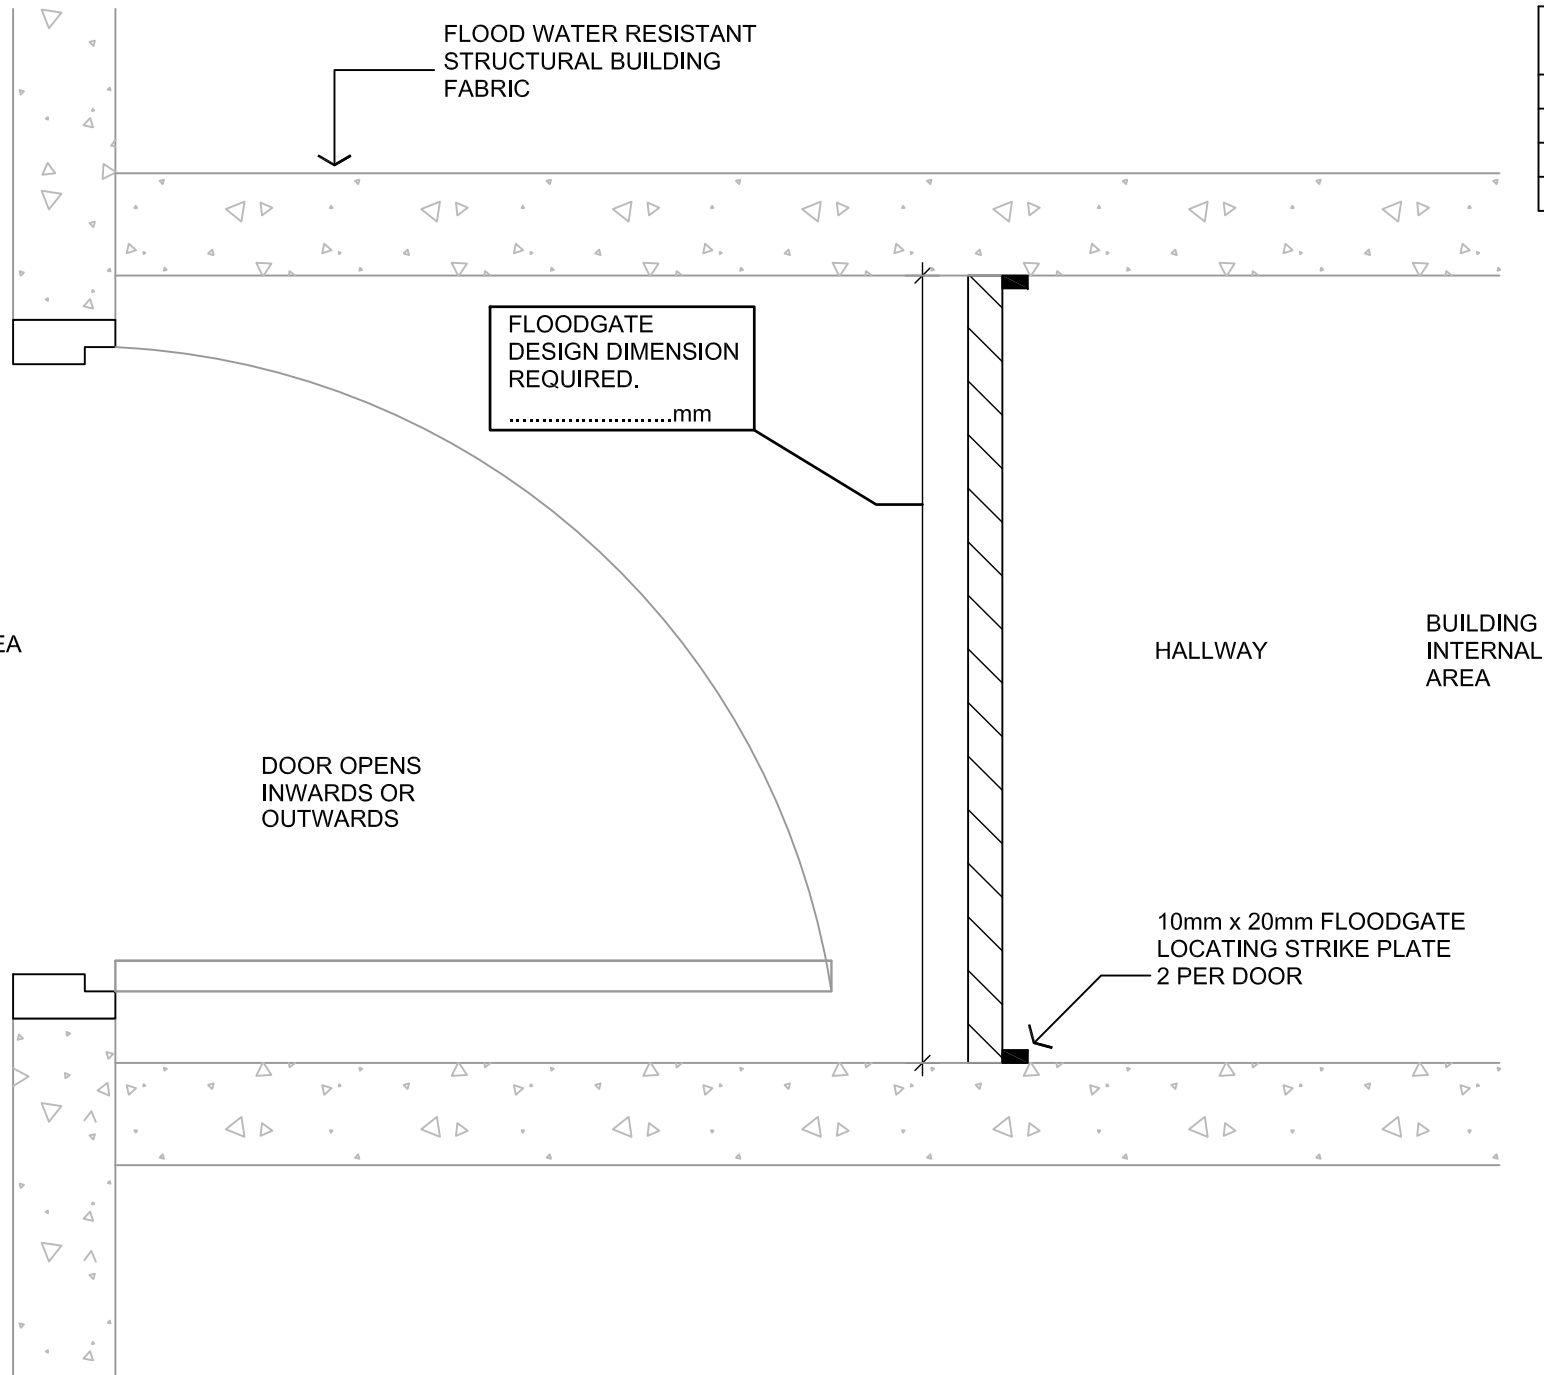

FLOODGATE PROTECTION HEIGHT REQUIRED	
HEIGHT	PLEASE TICK HEIGHT REQUIRED
600mm	
800mm	
1000mm	

FLOODGATE DOOR TYPE OPTION 1

FLOODGATE PROTECTION HEIGHT REQUIRED	
HEIGHT	PLEASE TICK HEIGHT REQUIRED
600mm	<input type="checkbox"/>
800mm	<input type="checkbox"/>
1000mm	<input type="checkbox"/>

FLOODGATE DOOR TYPE OPTION 2

FLOODGATE PROTECTION HEIGHT REQUIRED	
HEIGHT	PLEASE TICK HEIGHT REQUIRED
600mm	
800mm	
1000mm	

FLOODGATE DOOR TYPE OPTION 3

FLOODGATE PROTECTION HEIGHT REQUIRED	
HEIGHT	PLEASE TICK HEIGHT REQUIRED
600mm	
800mm	
1000mm	

FLOODGATE DOOR TYPE OPTION 4

FLOODGATE PROTECTION HEIGHT REQUIRED	
HEIGHT	PLEASE TICK HEIGHT REQUIRED
600mm	
800mm	
1000mm	

FLOODGATE DOOR TYPE OPTION 5