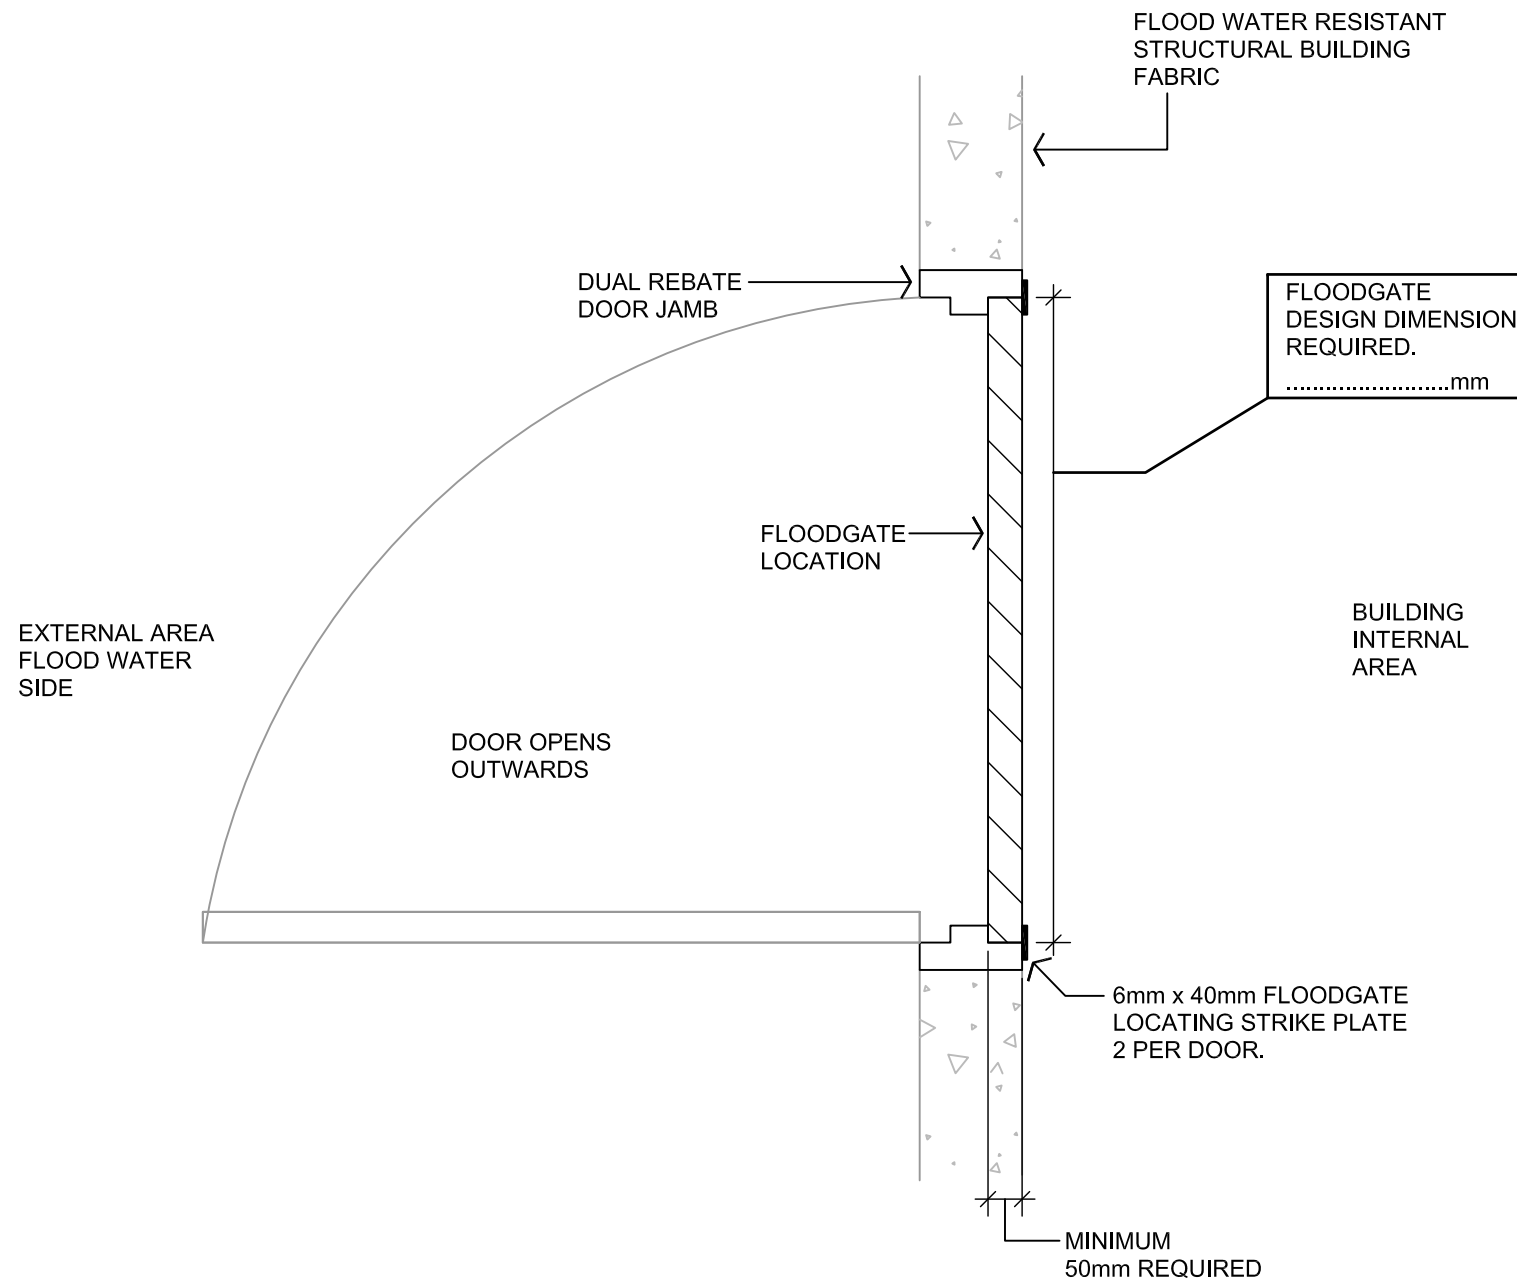

FLOODGATE PROTECTION HEIGHT REQUIRED	
HEIGHT	PLEASE TICK HEIGHT REQUIRED
600mm	
800mm	
1000mm	

FLOODGATE DOOR TYPE OPTION 1

FLOODGATE PROTECTION HEIGHT REQUIRED	
HEIGHT	PLEASE TICK HEIGHT REQUIRED
600mm	<input type="checkbox"/>
800mm	<input type="checkbox"/>
1000mm	<input type="checkbox"/>

FLOODGATE DOOR TYPE OPTION 2

FLOODGATE PROTECTION HEIGHT REQUIRED	
HEIGHT	PLEASE TICK HEIGHT REQUIRED
600mm	
800mm	
1000mm	

FLOODGATE DOOR TYPE OPTION 3

FLOODGATE PROTECTION HEIGHT REQUIRED	
HEIGHT	PLEASE TICK HEIGHT REQUIRED
600mm	
800mm	
1000mm	

FLOODGATE DOOR TYPE OPTION 4

FLOODGATE PROTECTION HEIGHT REQUIRED	
HEIGHT	PLEASE TICK HEIGHT REQUIRED
600mm	
800mm	
1000mm	

FLOODGATE DOOR TYPE OPTION 5