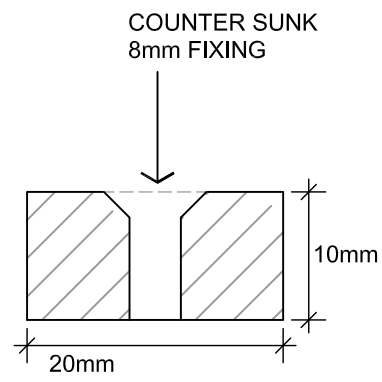

FLOODGATE PROTECTION HEIGHT REQUIRED	
HEIGHT	PLEASE TICK HEIGHT REQUIRED
600mm	
800mm	
1000mm	

FLOODGATE DOOR TYPE OPTION 1

FLOODGATE PROTECTION HEIGHT REQUIRED	
HEIGHT	PLEASE TICK HEIGHT REQUIRED
600mm	<input type="checkbox"/>
800mm	<input type="checkbox"/>
1000mm	<input type="checkbox"/>

FLOODGATE DOOR TYPE OPTION 2

FLOODGATE PROTECTION HEIGHT REQUIRED	
HEIGHT	PLEASE TICK HEIGHT REQUIRED
600mm	
800mm	
1000mm	

FLOODGATE DOOR TYPE OPTION 3

FLOODGATE PROTECTION HEIGHT REQUIRED	
HEIGHT	PLEASE TICK HEIGHT REQUIRED
600mm	
800mm	
1000mm	

FLOODGATE DOOR TYPE OPTION 4

FLOODGATE PROTECTION HEIGHT REQUIRED	
HEIGHT	PLEASE TICK HEIGHT REQUIRED
600mm	
800mm	
1000mm	

FLOODGATE DOOR TYPE OPTION 5