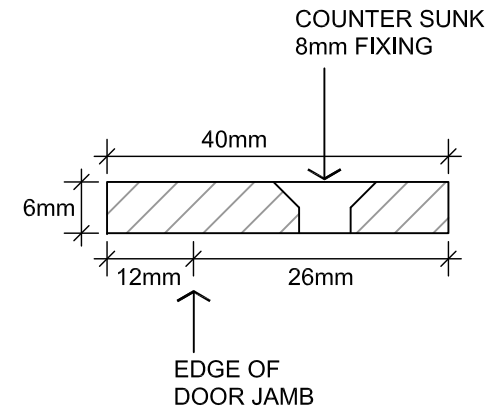

FLOODGATE PROTECTION HEIGHT REQUIRED	
HEIGHT	PLEASE TICK HEIGHT REQUIRED
600mm	
800mm	
1000mm	

FLOODGATE DOOR TYPE OPTION 1

FLOODGATE PROTECTION HEIGHT REQUIRED	
HEIGHT	PLEASE TICK HEIGHT REQUIRED
600mm	<input type="checkbox"/>
800mm	<input type="checkbox"/>
1000mm	<input type="checkbox"/>

FLOODGATE DOOR TYPE OPTION 2

FLOODGATE PROTECTION HEIGHT REQUIRED	
HEIGHT	PLEASE TICK HEIGHT REQUIRED
600mm	
800mm	
1000mm	

FLOODGATE DOOR TYPE OPTION 3

FLOODGATE PROTECTION HEIGHT REQUIRED	
HEIGHT	PLEASE TICK HEIGHT REQUIRED
600mm	
800mm	
1000mm	

FLOODGATE DOOR TYPE OPTION 4

FLOODGATE PROTECTION HEIGHT REQUIRED	
HEIGHT	PLEASE TICK HEIGHT REQUIRED
600mm	
800mm	
1000mm	

FLOODGATE DOOR TYPE OPTION 5