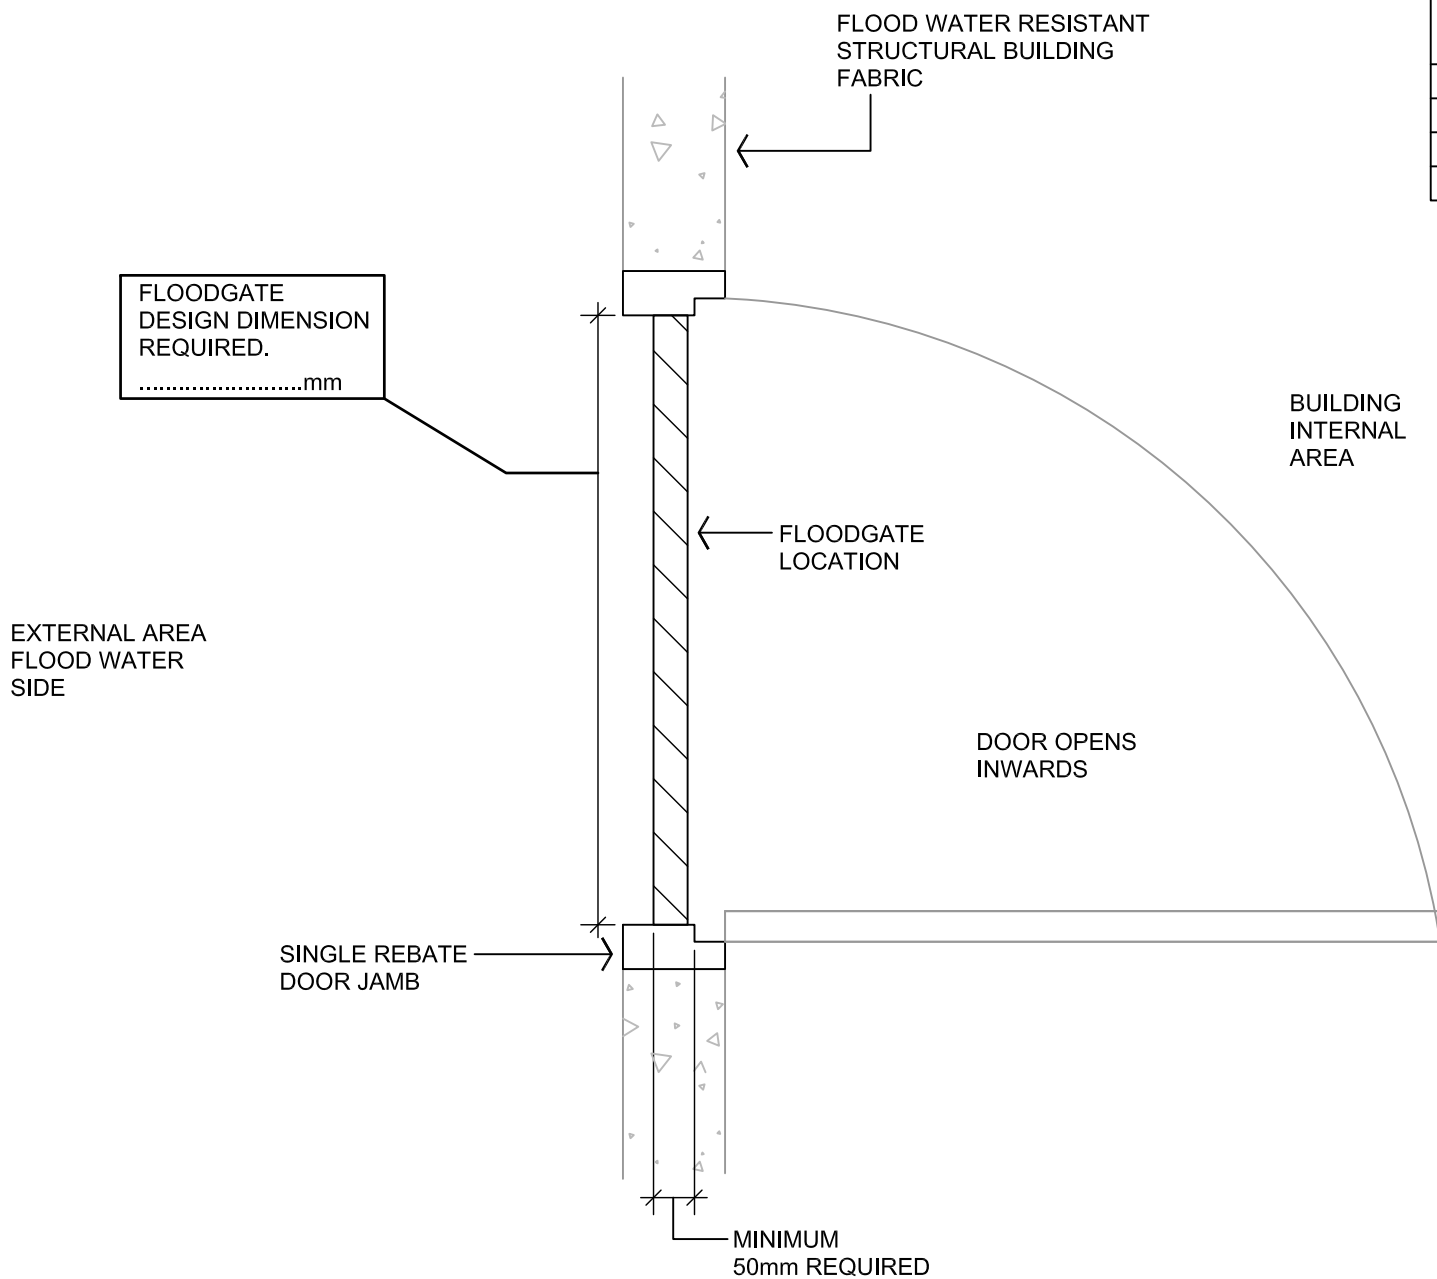

FLOODGATE PROTECTION HEIGHT REQUIRED	
HEIGHT	PLEASE TICK HEIGHT REQUIRED
600mm	
800mm	
1000mm	

FLOODGATE DOOR TYPE OPTION 1

FLOODGATE PROTECTION HEIGHT REQUIRED	
HEIGHT	PLEASE TICK HEIGHT REQUIRED
600mm	<input type="checkbox"/>
800mm	<input type="checkbox"/>
1000mm	<input type="checkbox"/>

FLOODGATE DOOR TYPE OPTION 2

FLOODGATE PROTECTION HEIGHT REQUIRED	
HEIGHT	PLEASE TICK HEIGHT REQUIRED
600mm	
800mm	
1000mm	

FLOODGATE DOOR TYPE OPTION 3

FLOODGATE PROTECTION HEIGHT REQUIRED	
HEIGHT	PLEASE TICK HEIGHT REQUIRED
600mm	
800mm	
1000mm	

FLOODGATE DOOR TYPE OPTION 4

FLOODGATE PROTECTION HEIGHT REQUIRED	
HEIGHT	PLEASE TICK HEIGHT REQUIRED
600mm	
800mm	
1000mm	

FLOODGATE DOOR TYPE OPTION 5