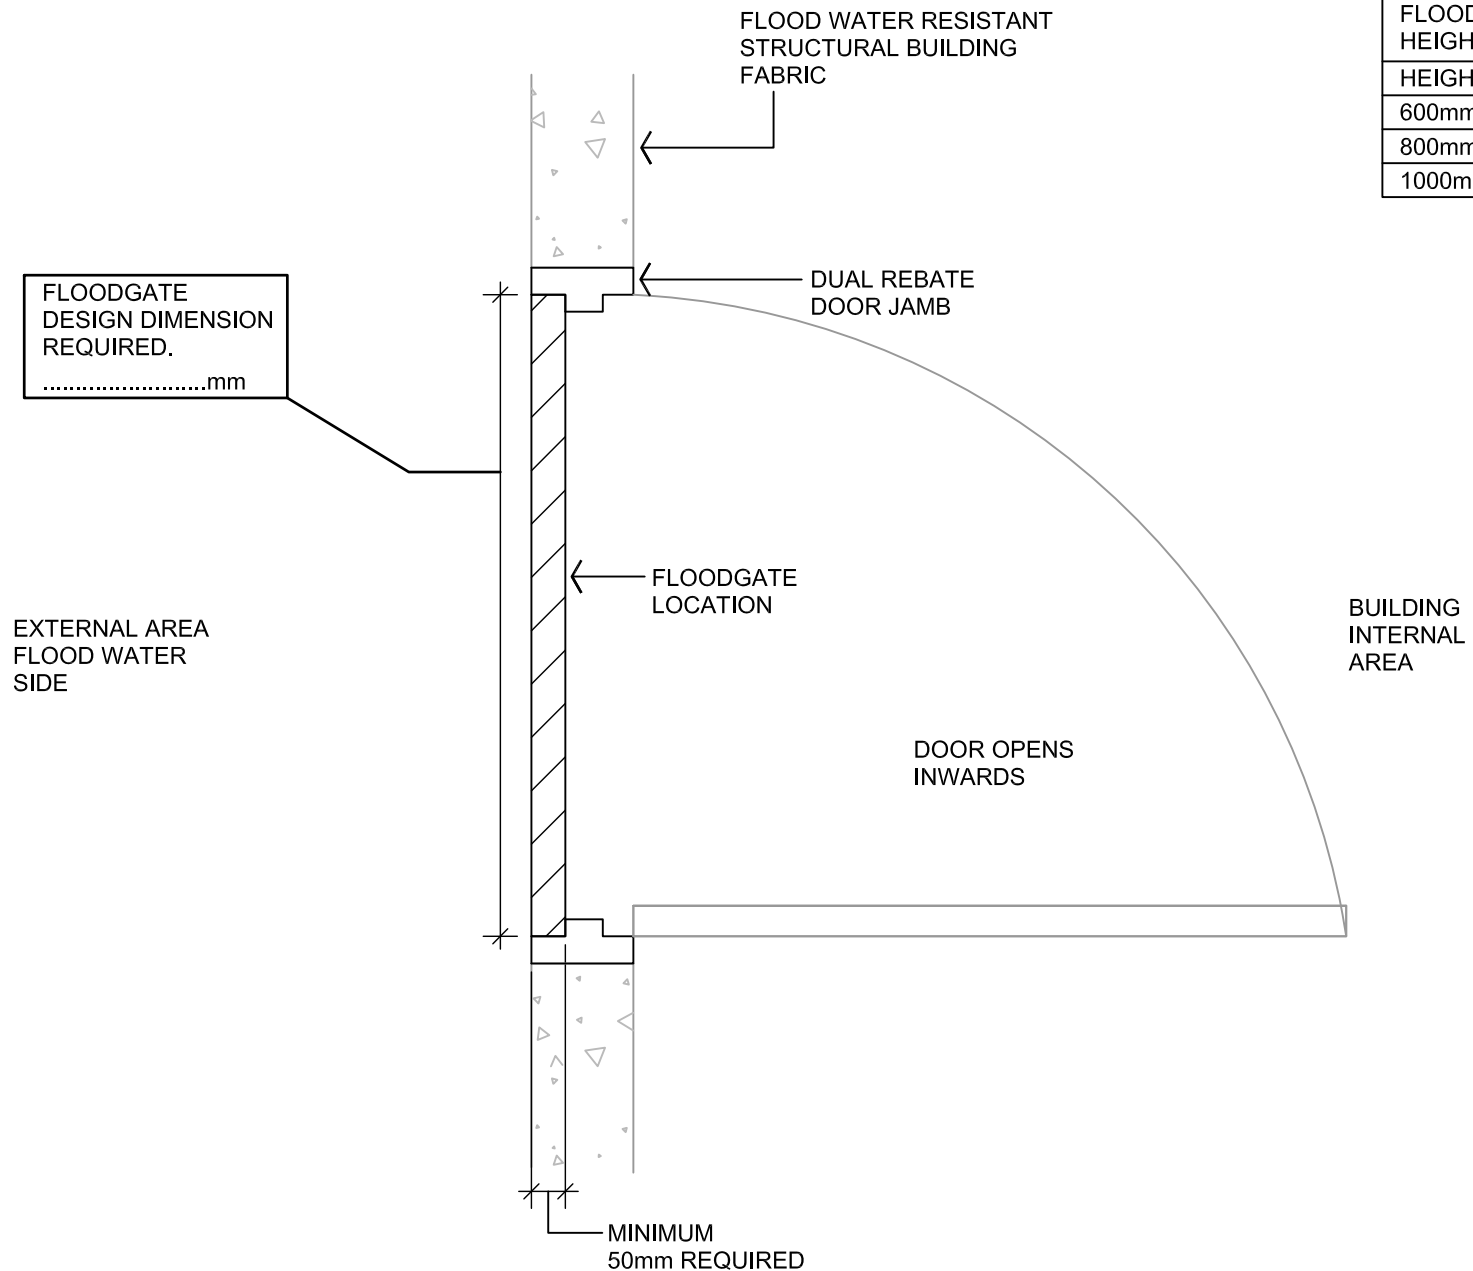

FLOODGATE PROTECTION HEIGHT REQUIRED	
HEIGHT	PLEASE TICK HEIGHT REQUIRED
600mm	
800mm	
1000mm	

FLOODGATE DOOR TYPE OPTION 1

FLOODGATE PROTECTION HEIGHT REQUIRED	
HEIGHT	PLEASE TICK HEIGHT REQUIRED
600mm	<input type="checkbox"/>
800mm	<input type="checkbox"/>
1000mm	<input type="checkbox"/>

FLOODGATE DOOR TYPE OPTION 2

FLOODGATE PROTECTION HEIGHT REQUIRED	
HEIGHT	PLEASE TICK HEIGHT REQUIRED
600mm	
800mm	
1000mm	

FLOODGATE DOOR TYPE OPTION 3

FLOODGATE PROTECTION HEIGHT REQUIRED	
HEIGHT	PLEASE TICK HEIGHT REQUIRED
600mm	
800mm	
1000mm	

FLOODGATE DOOR TYPE OPTION 4

FLOODGATE PROTECTION HEIGHT REQUIRED	
HEIGHT	PLEASE TICK HEIGHT REQUIRED
600mm	
800mm	
1000mm	

FLOODGATE DOOR TYPE OPTION 5